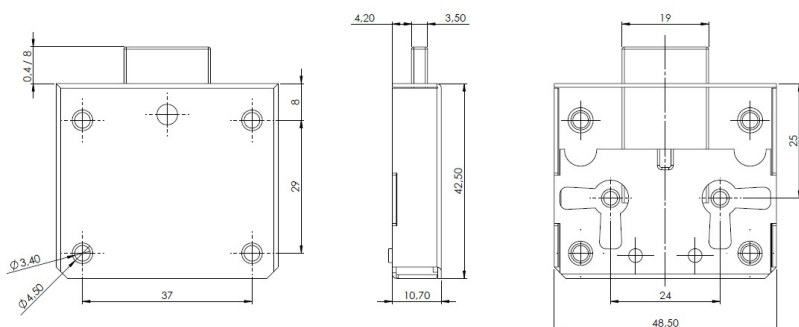

PRODUCT SHEET

Description:

Box Lock 2110 Nickel Pl, 25mm Backset, Without Key

Item number:

14.06.235-1

Units	Box	Carton	HS Code	Barcode
Pcs.	1	400	8301300000	
				5704866044431

SISO A/S

Mileparken 11
DK-2740 Skovlunde
Denmark
VAT: DK 24786013

Phone +45 45 830 900

www.siso.dk
siso@siso.dk

Danske Bank
Nytorv Branch
Copenhagen
SWIFT: DABADKKK

Account no.
4180 3112 112936
IBAN Account
DK7230003112112936