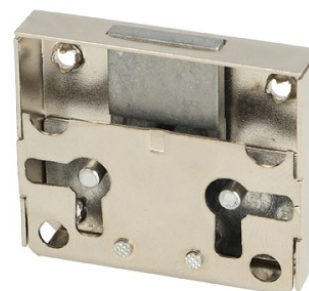

PRODUCT SHEET

Description:

Box Lock 2110 Nickel Pl, 25mm Backset, Without Key

Item number:

14.06.235-1

Units	Box	Carton	HS Code	Barcode
Pcs.	1	400	8301300000	
				5704866044431

SISO A/S

Mileparken 11
DK-2740 Skovlunde
Denmark
VAT: DK 24786013

Phone +45 45 830 900

www.siso.dk
siso@siso.dk

Danske Bank
Nytorv Branch
Copenhagen
SWIFT: DABADKKK

Account no.
4180 3112 112936
IBAN Account
DK7230003112112936